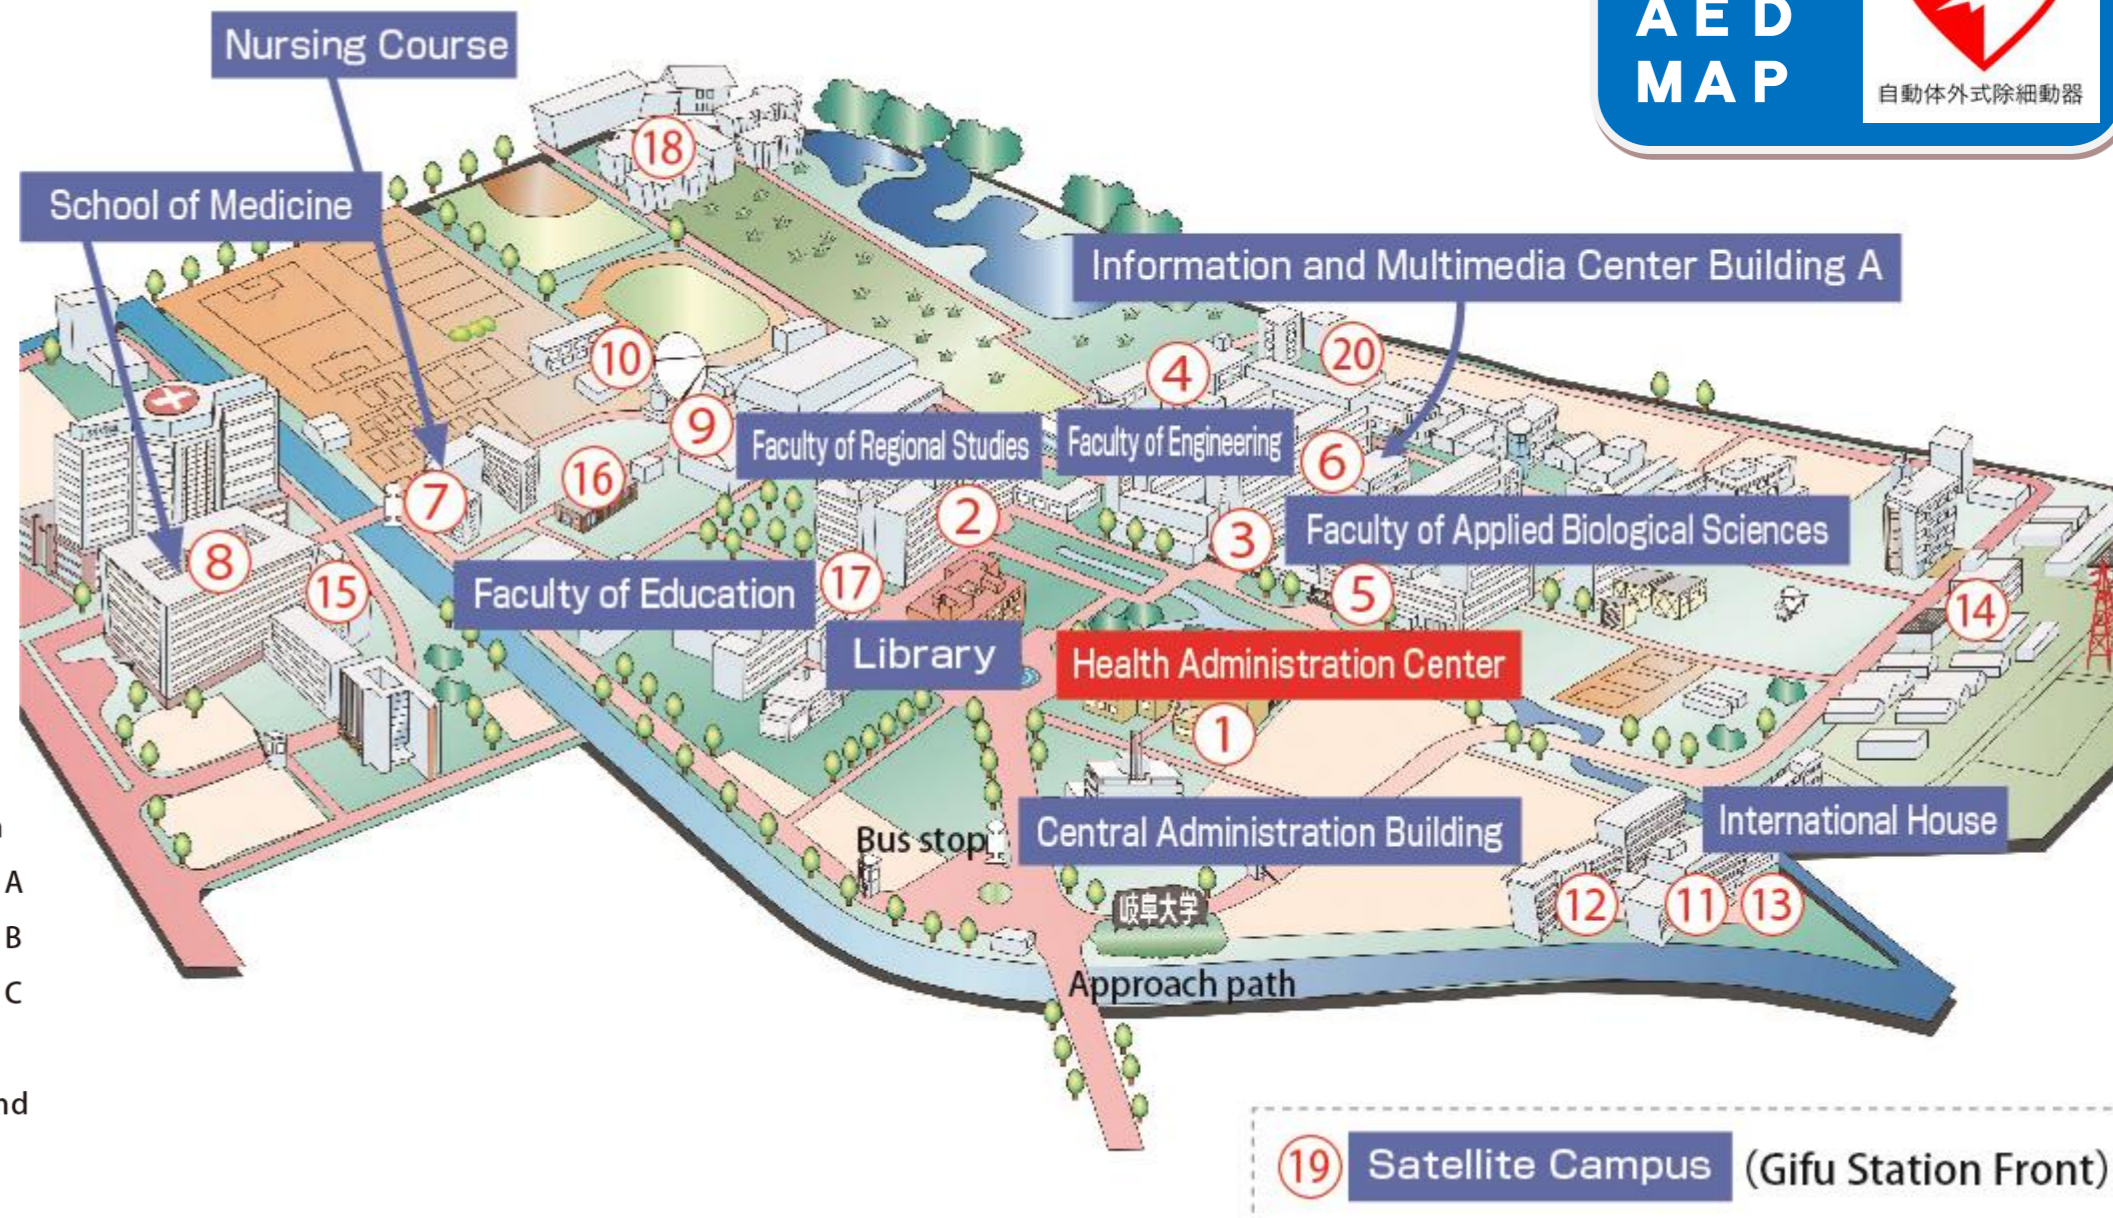

It has been installed AED 20 locations on campus!

- ① Health Administration Center, Main Entrance
- ② Center for General Education, Main Entrance
- ③ Faculty of Engineering, Main Entrance
- ④ Faculty of Engineering, General Research Building I, Entrance
- ⑤ Faculty of Applied Biological Sciences, Main Entrance
- ⑥ Information Management Core
- ⑦ Nursing Course, School of Medicine
- ⑧ School of Medicine, Main Building 1st Floor
- ⑨ Faculty of Education, Health and Physical Education Building, Main Entrance
- ⑩ Utensil Storage/Locker Room
- ⑪ International House Building A
- ⑫ International House Building B
- ⑬ International House Building C
- ⑭ Gifu Field Science Center
- ⑮ Medical Course Building 2nd Floor, School of Medicine
- ⑯ Nursery "Hohoemi"
- ⑰ Faculty of Education, Building A
- ⑱ "kurono" Dormitory, 1st Floor
- ⑲ Satellite Campus
- ⑳ Intelligent Production Technology Research & Development Center for Aerospace, Main Entrance